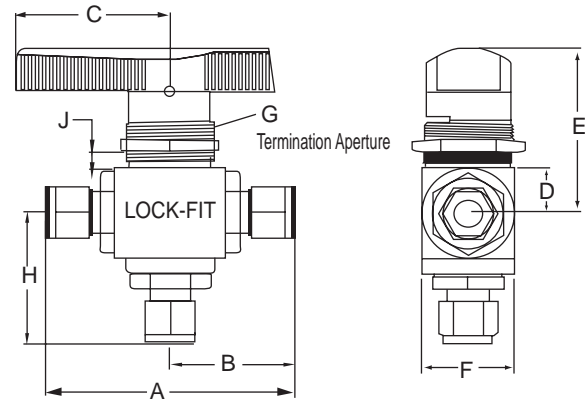

BV3W 3 WAY PORT BALL VALVE

MODEL AND DIMENSION

Model No.	Termination Aperture	Dimensions										
		A	A1	B	C	D	E	F	G	H	I	J
BV3W-03OD	3mm											
BV3W-01OD	1/8"	62		31				37	22	14	31	51
BV3W-4OD	4mm											5
BV3W-6OD	6mm											
BV3W-02OD	1/4"	65		32.5	32	10					32.5	
BV3W-8OD	8mm	68.5		34							34	
BV3W-03OD	3/8"	70.5		35.3							35.3	
BV3W-10OD	10mm	78.5		39							39	
BV3W-12OD	12mm				41	15	46	28	19		42	66.5
BV3W-04OD	1/2"	84		42								
BV3W-01M/F	1/8"	47		23.5	32	10	37	22	14			51
BV3W-02M/F	1/4"			27								
BV3W-03M/F	3/8"	54		27								
BV3W-04M-F	1/2"	70		35	41	15	46	28	19			66.5

All dimensions are in millimeters unless otherwise specified, only for reference subject to change.